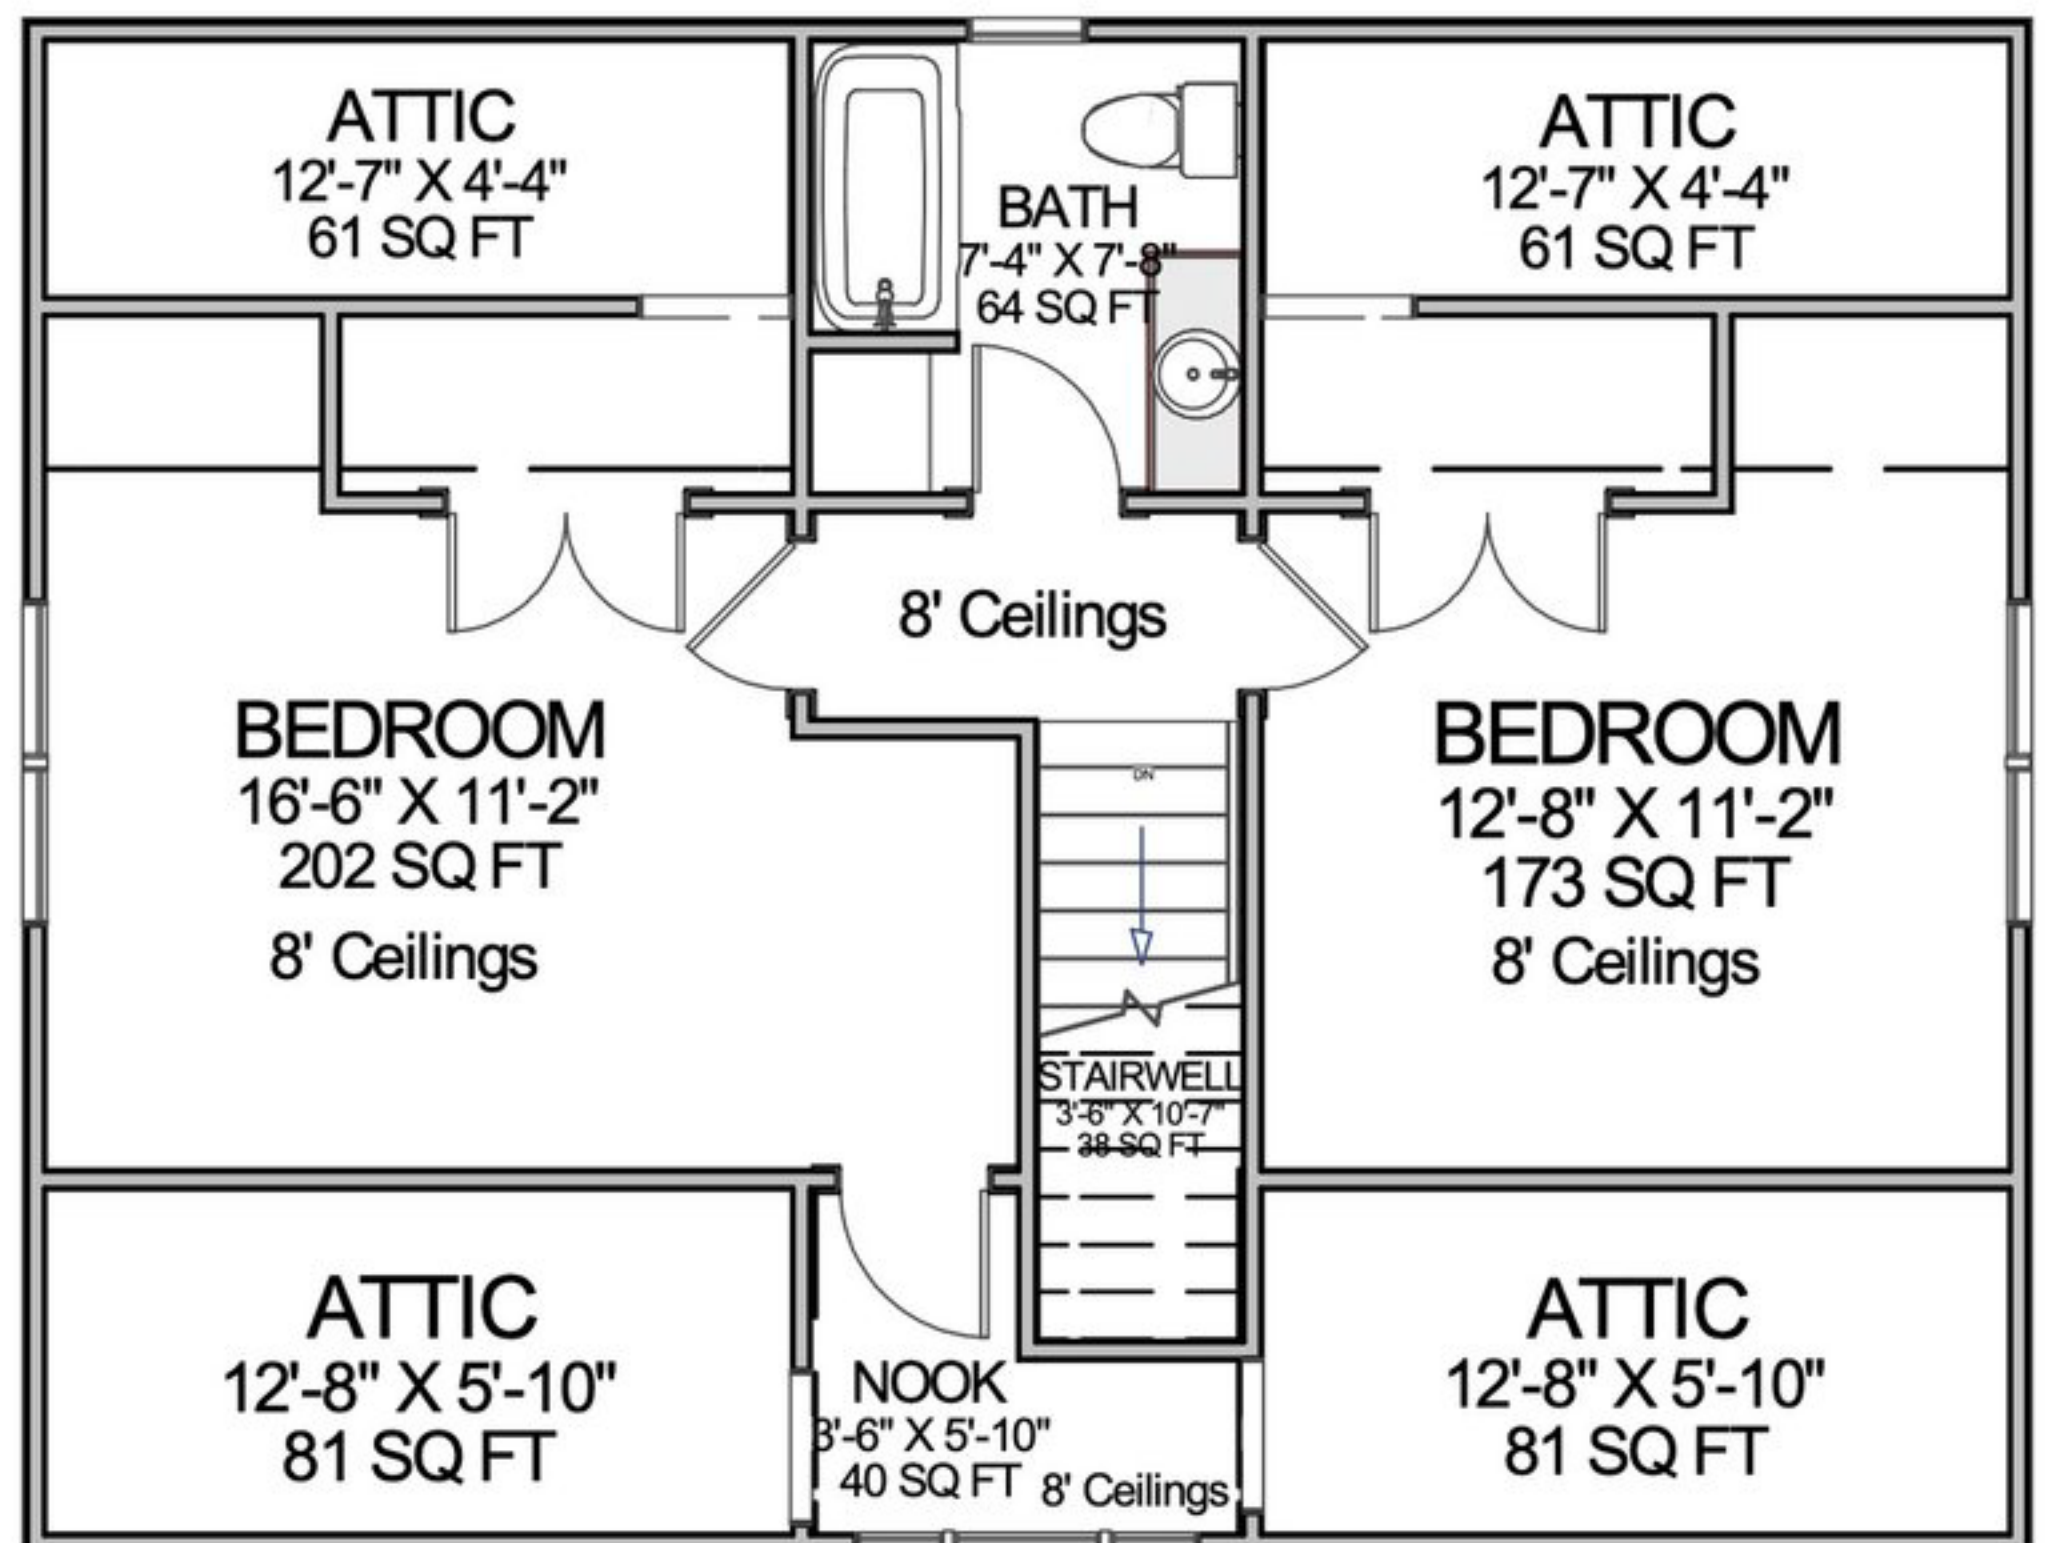

1st Floor

2nd Floor

Bedrooms	3
Bathrooms	2
Heated Living Space	1,410 SQ.FT.
1st Floor	847 SQ.FT.
2nd Floor	563 SQ.FT.
Unheated Living Space	441 SQ.FT.
Front Porch	183 SQ.FT.
Back Deck	258 SQ.FT.

FRANK GOOD
BUILDERS

The Madison