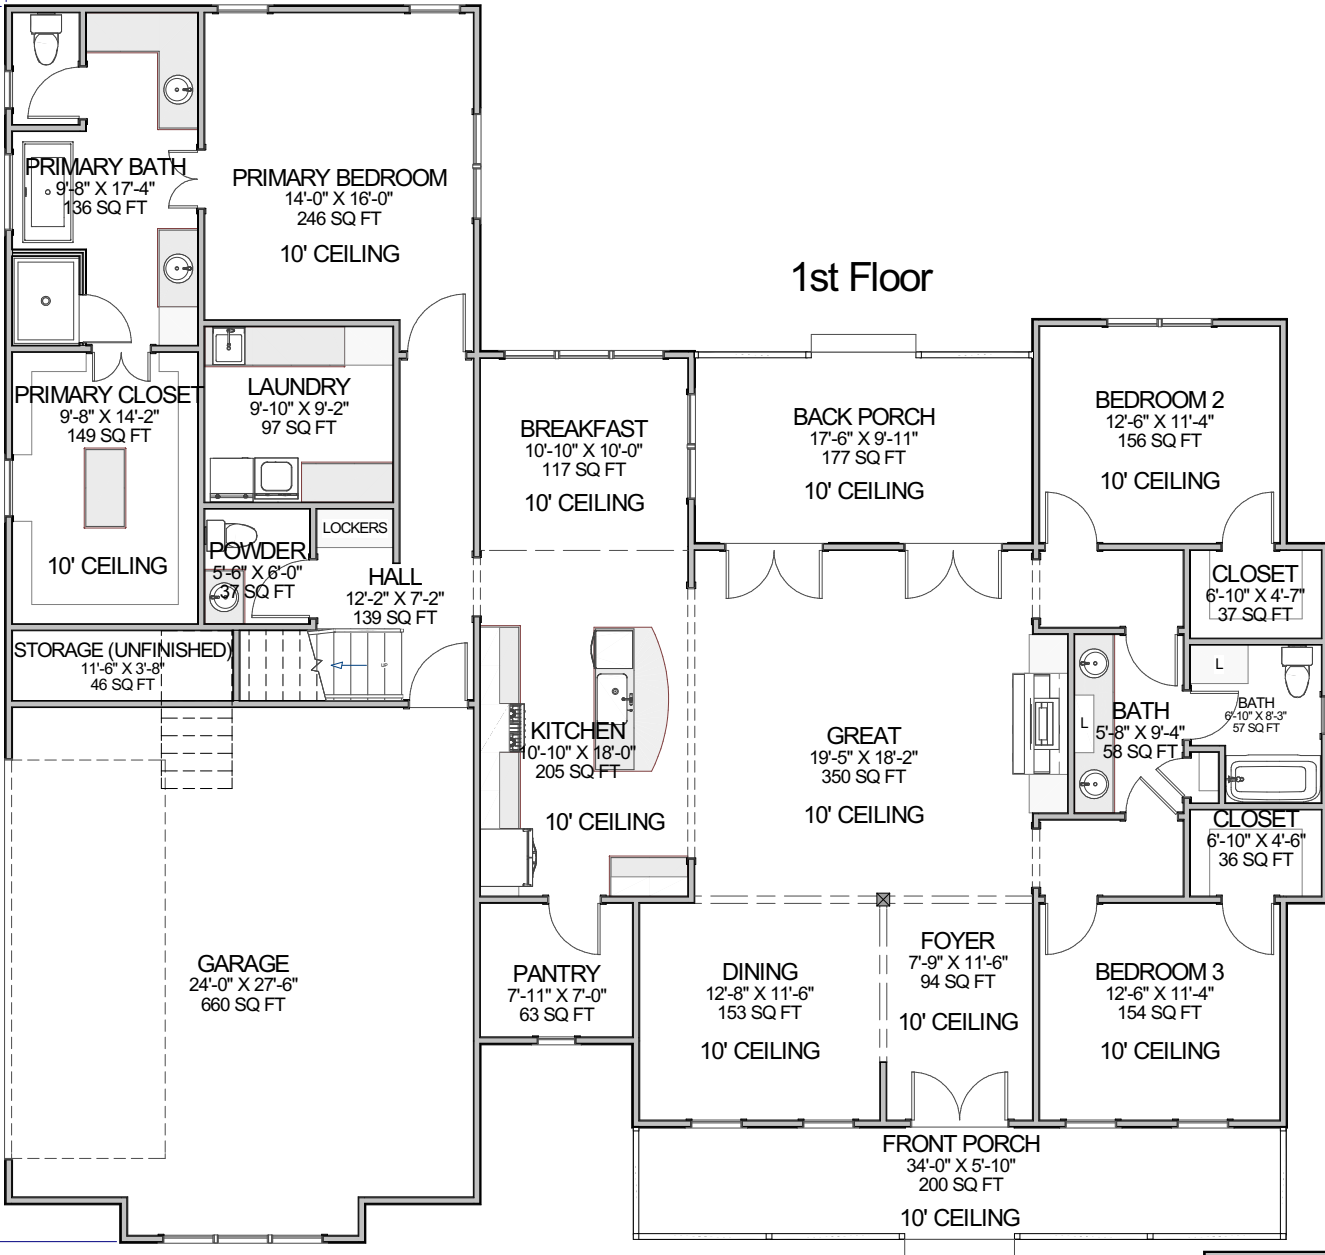

68'-10"

64'-4"

### 1st Floor

### 2nd Floor

<b>Bedrooms</b>	<b>3</b>
<b>Bathrooms</b>	<b>2.5</b>
<b>Heated Living Space</b>	<b>2,403 SQ.FT.</b>
1st Floor	2,403 SQ.FT.
<b>Unheated Living Space</b>	<b>4,312 SQ.FT.</b>
Garage	660 SQ.FT.
Bonus	465 SQ.FT.
<b>Porch &amp; Deck Space</b>	<b>377 SQ.FT.</b>
Front Porch	200 SQ.FT.
Back Deck	177 SQ.FT.