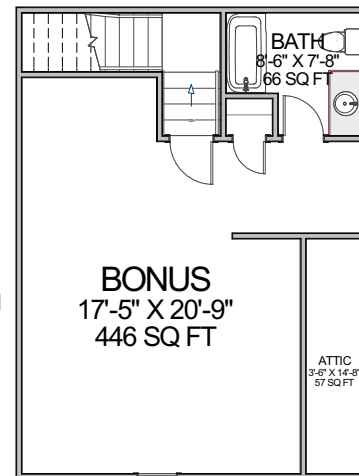

Bonus Room

Bedrooms	3
Bathrooms	3.5
Heated Living Space	2,224 SQ.FT.
1st Floor	2,224 SQ.FT.
Unheated Living Space	1,217 SQ.FT.
Garage	696 SQ.FT.
Bonus	521 SQ.FT.
Porch & Deck Space	356 SQ.FT.
Front Porch	185 SQ.FT.
Back Deck	171 SQ.FT.