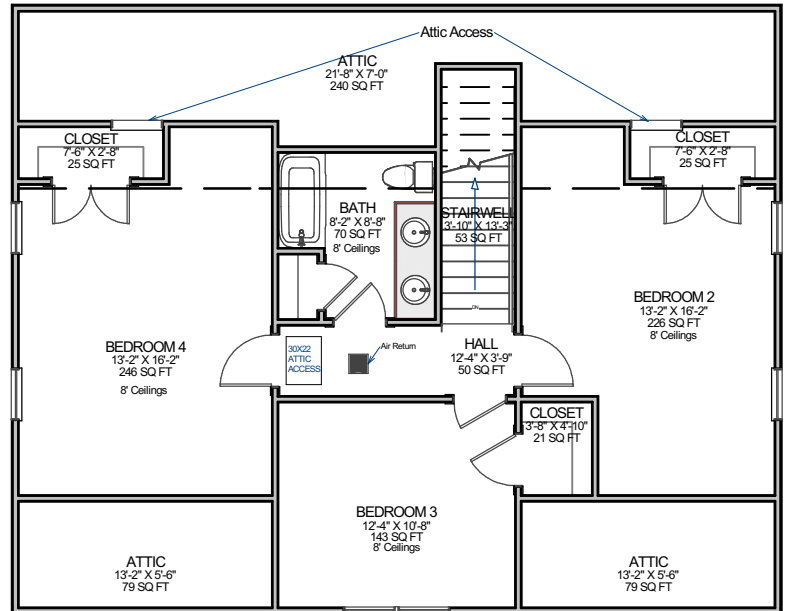

1st Floor

2nd Floor

Bedrooms	4
Bathrooms	2.5
Heated Living Space	2,098 SQ.FT.
1st Floor	1,283 SQ.FT.
2nd Floor	815 SQ.FT.
Unheated Living Space	660 SQ.FT.
Front Porch	244 SQ.FT.
Back Deck	416 SQ.FT.

FRANK GOOD BUILDERS