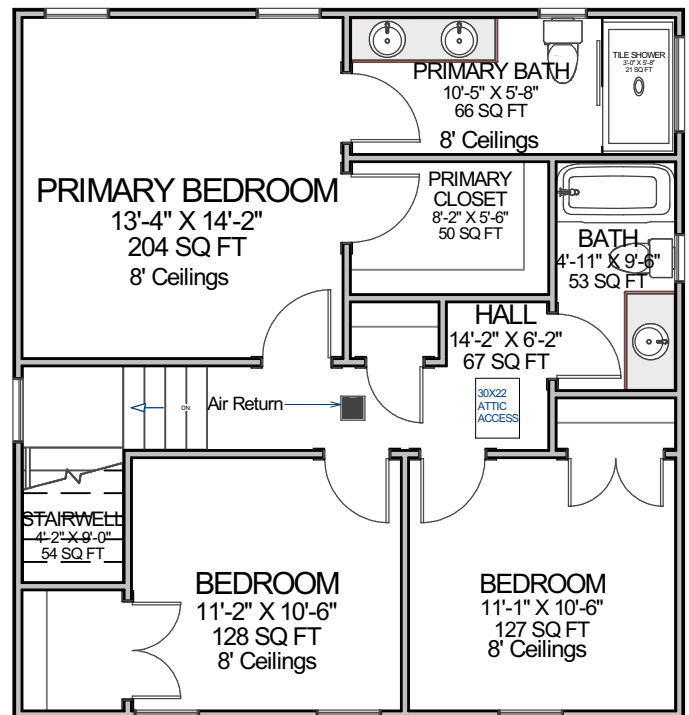

51'-8 7/16"

2nd Floor

Bedrooms	3
Bathrooms	2.5
Heated Living Space	1,555 SQ.FT.
1st Floor	787 SQ.FT.
2nd Floor	768 SQ.FT.
Unheated Living Space	275 SQ.FT.
Front Porch	130 SQ.FT.
Back Deck	145 SQ.FT.

FRANK GOOD
BUILDERS