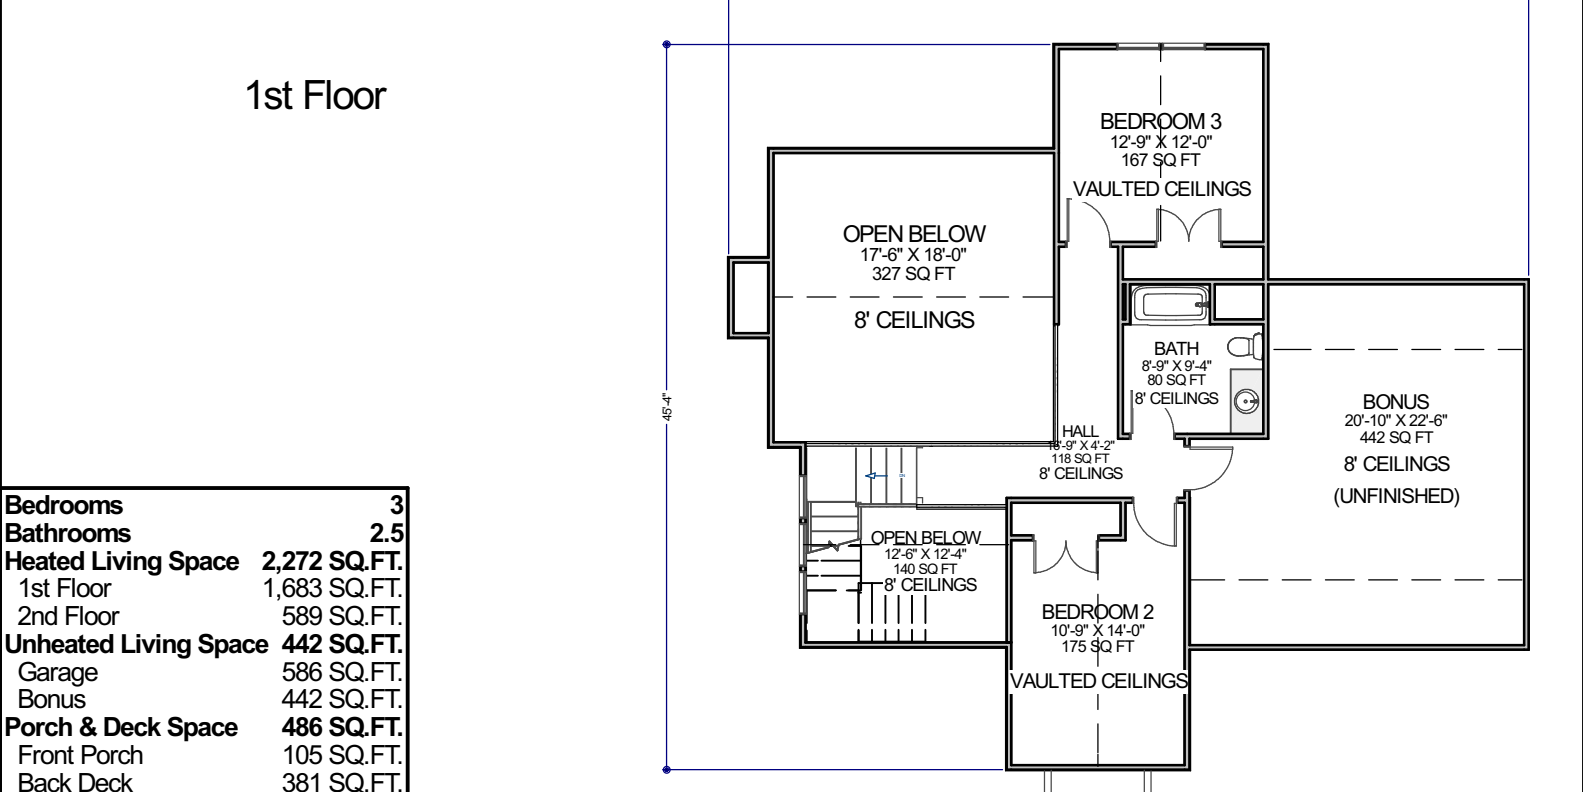

2nd Floor

1st Floor

Bedrooms	3
Bathrooms	2.5
Heated Living Space	2,272 SQ.FT.
1st Floor	1,683 SQ.FT.
2nd Floor	589 SQ.FT.
Unheated Living Space	442 SQ.FT.
Garage	586 SQ.FT.
Bonus	442 SQ.FT.
Porch & Deck Space	486 SQ.FT.
Front Porch	105 SQ.FT.
Back Deck	381 SQ.FT.