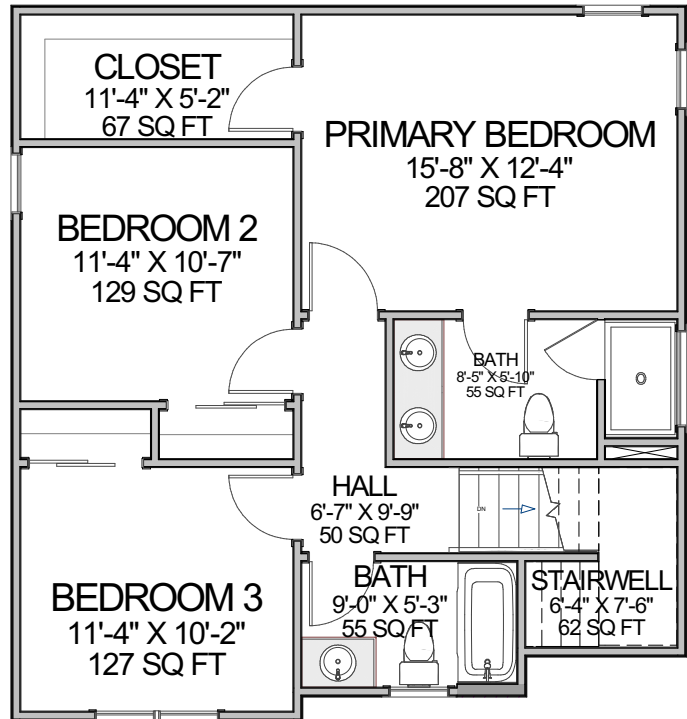

1st Floor

2nd Floor

Bedrooms	3
Bathrooms	2.5
Heated Living Space	1,435 SQ.FT.
1st Floor	694 SQ.FT.
2nd Floor	741 SQ.FT.
Porch & Deck Space	281 SQ.FT.
Front Porch	137 SQ.FT.
Back Deck	144 SQ.FT.

FRANK GOOD
BUILDERS