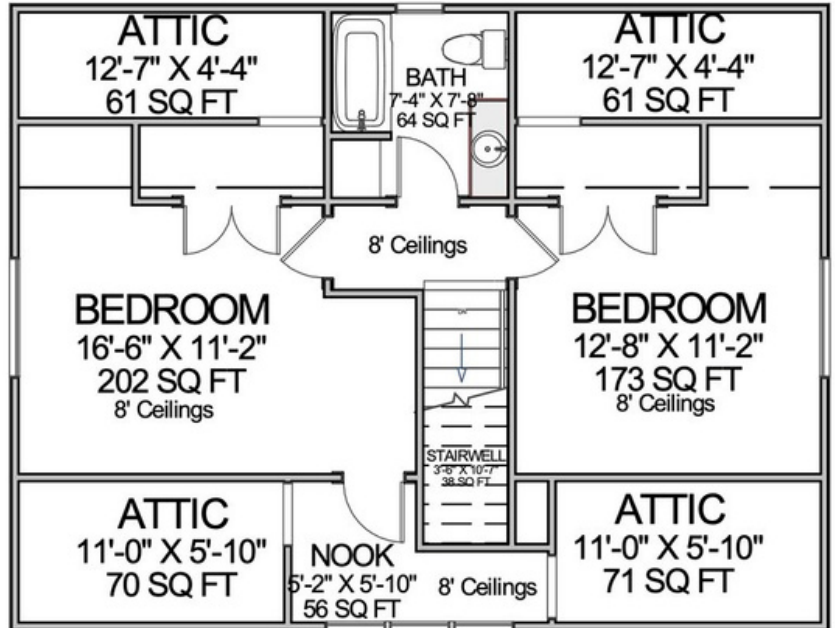

1st Floor

2nd Floor

<b>Bedrooms</b>	<b>3</b>
<b>Bathrooms</b>	<b>2</b>
<b>Heated Living Space</b>	<b>1,430 SQ.FT.</b>
1st Floor	851 SQ.FT.
2nd Floor	579 SQ.FT.
<b>Unheated Living Space</b>	<b>345 SQ.FT.</b>
Front Porch	183 SQ.FT.
Back Deck	162 SQ.FT.

FRANK GOOD BUILDERS

LOT 18