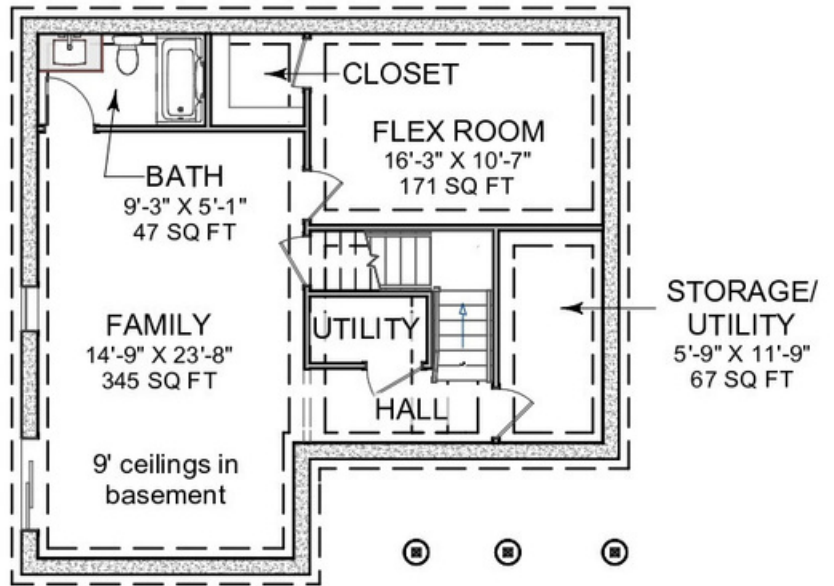

8' ceilings on main level

Main Level

8' ceilings on top level

Top Level

9' ceilings in basement

Basement / Garage

Bedrooms	3
Bathrooms	2
Heated Living Space	1,410 SQ.FT.
1st Floor	915 SQ.FT.
2nd Floor	495 SQ.FT.
Unheated Living Space	915 SQ.FT.
Basement	915 SQ.FT.
Porch & Deck Space	214 SQ.FT.
Front Porch	94 SQ.FT.
Back Deck	120 SQ.FT.