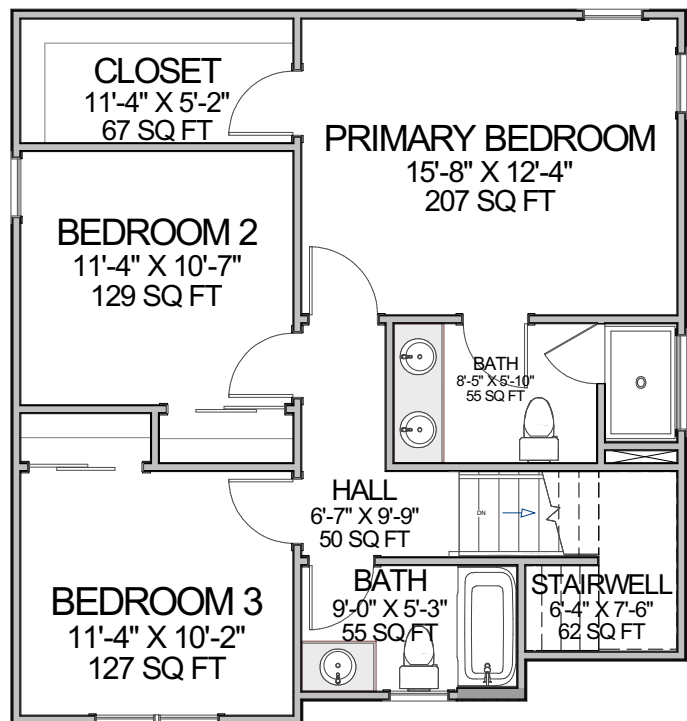

1st Floor

2nd Floor

<b>Bedrooms</b>	<b>3</b>
<b>Bathrooms</b>	<b>2.5</b>
<b>Heated Living Space</b>	<b>1,435 SQ.FT.</b>
1st Floor	694 SQ.FT.
2nd Floor	741 SQ.FT.
<b>Porch &amp; Deck Space</b>	<b>281 SQ.FT.</b>
Front Porch	137 SQ.FT.
Back Deck	144 SQ.FT.