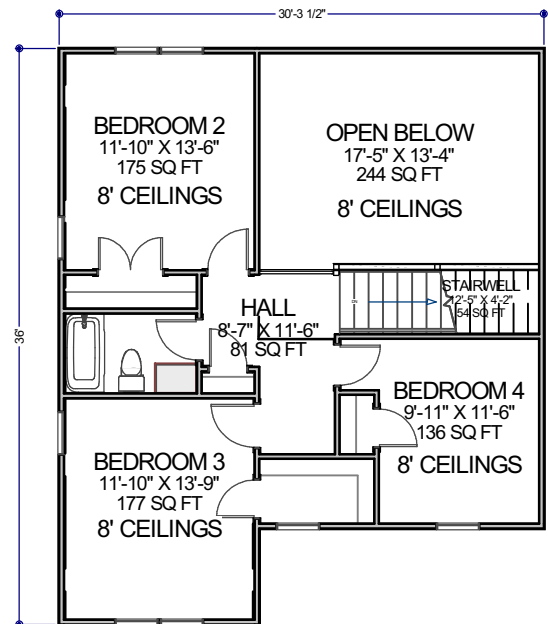

1st Floor

2nd Floor

Bedrooms	4
Bathrooms	2.5
Heated Living Space	2,181 SQ.FT.
1st Floor	1,495 SQ.FT.
2nd Floor	686 SQ.FT.
Garage	617 SQ.FT.
Porch & Deck Space	231 SQ.FT.
Front Porch	107 SQ.FT.
Back Deck	124 SQ.FT.