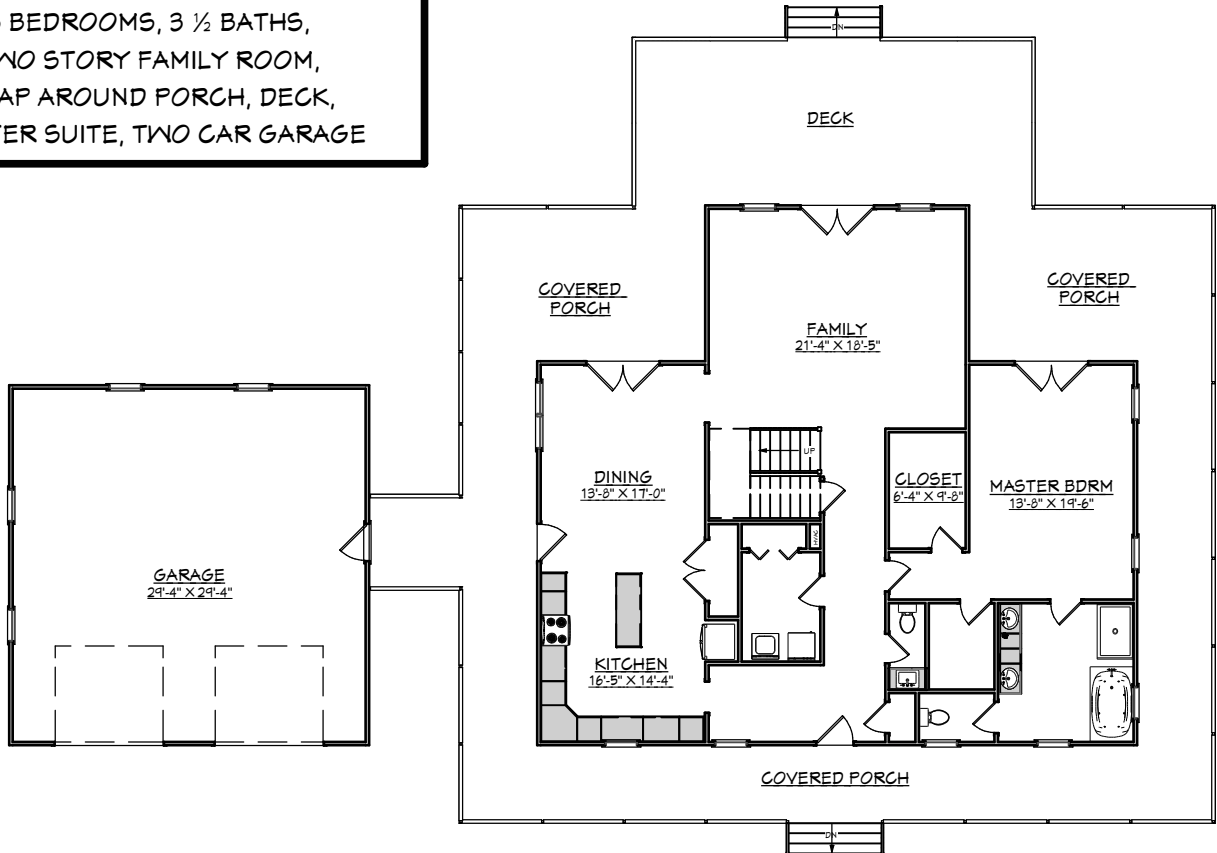

## WOODLAND

3,158 SQ. FT.

3 BEDROOMS, 3 ½ BATHS,  
TWO STORY FAMILY ROOM,  
WRAP AROUND PORCH, DECK,  
MASTER SUITE, TWO CAR GARAGE

## FIRST FLOOR

1,886 SQ. FT.

## SECOND FLOOR

1,272 SQ. FT.