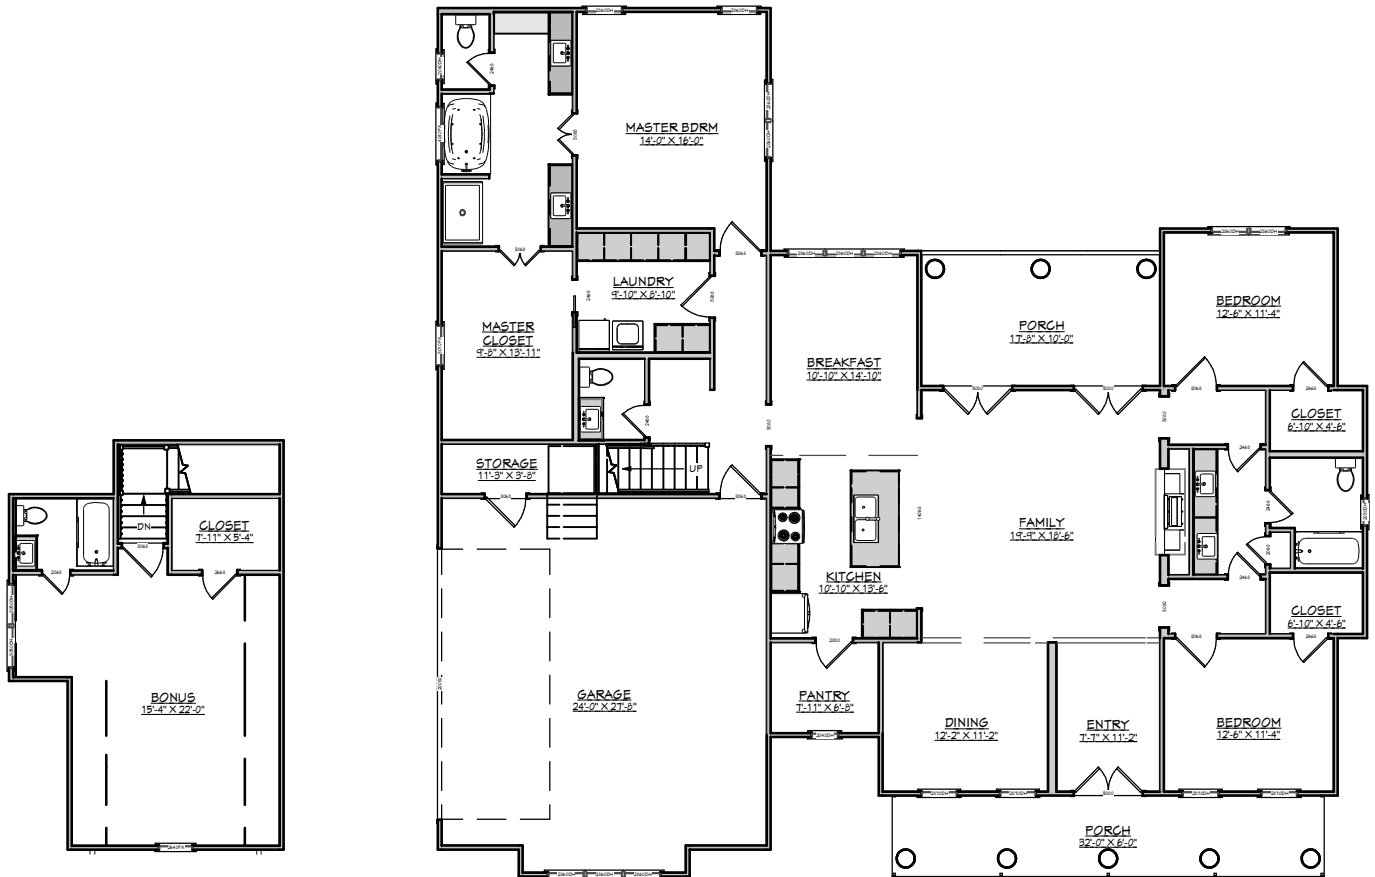

FRANK GOOD
Builders

SOMERSET

2,912 SQ. FT.

3 BEDROOMS, 3 1/2 BATHS,
FAMILY ROOM, DECK, BONUS ROOM
MASTER SUITE, TWO CAR GARAGE

BONUS ROOM

468 SQ. FT.

FIRST FLOOR

2,444 SQ. FT.