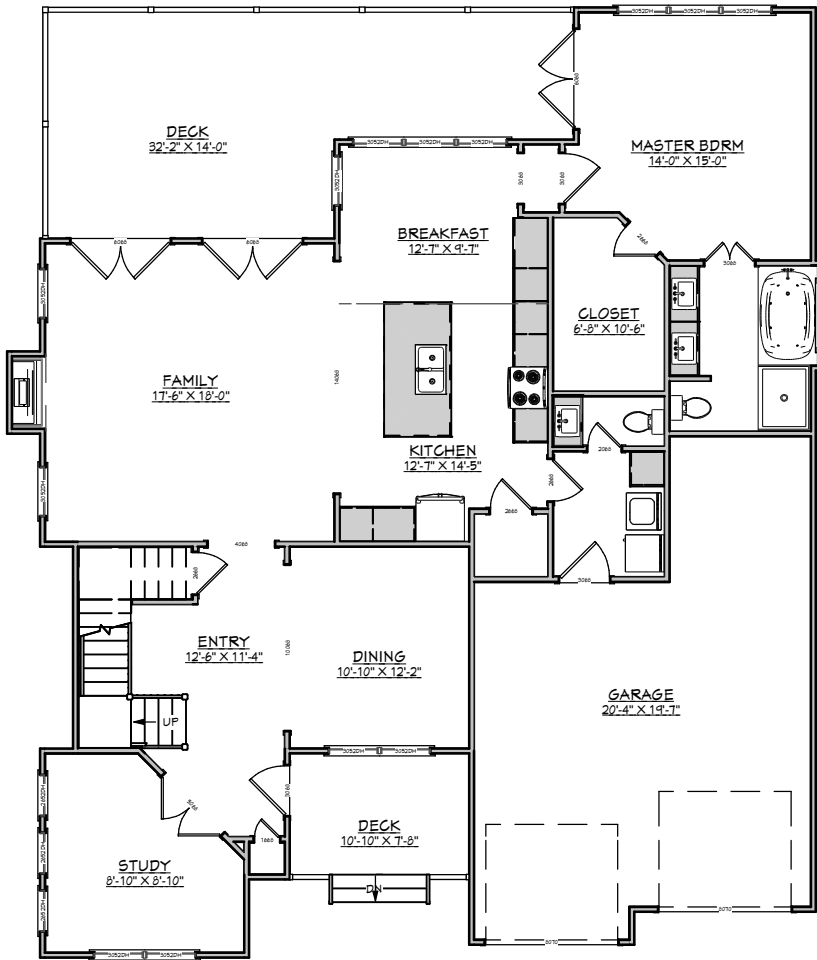

FRANK GOOD

Builders

SHADEWOOD
2,144 SQ. FT.
3 BEDROOMS, 2 1/2 BATHS,
FAMILY ROOM, DECK,
MASTER SUITE, TWO CAR GARAGE

FIRST FLOOR
1,630 SQ. FT.

SECOND FLOOR
514 SQ. FT.