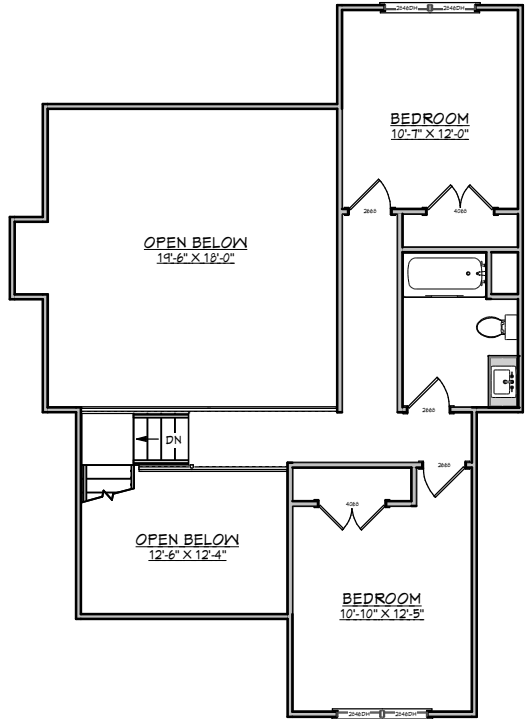

FRANK GOOD

Builders

SHADEWOOD
2,144 SQ. FT.
3 BEDROOMS, 2 1/2 BATHS,
FAMILY ROOM, DECK,
MASTER SUITE, TWO CAR GARAGE

FIRST FLOOR
1,630 SQ. FT.

SECOND FLOOR
514 SQ. FT.