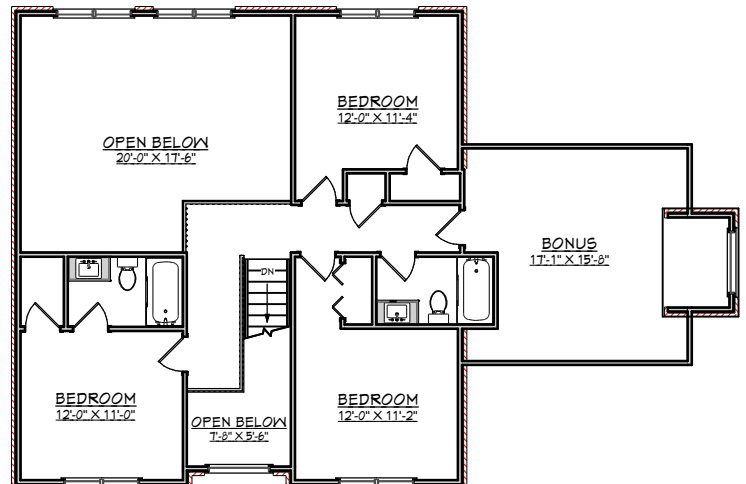

FRANK GOOD *Builders*

CAMBRIDGE

2,805 SQ. FT.

4 BEDROOMS, 3 1/2 BATHS,
TWO STORY FAMILY ROOM, DECK,
MASTER SUITE, BONUS ROOM
TWO CAR GARAGE

FIRST FLOOR

1,771 SQ. FT.

SECOND FLOOR

1,034 SQ. FT.