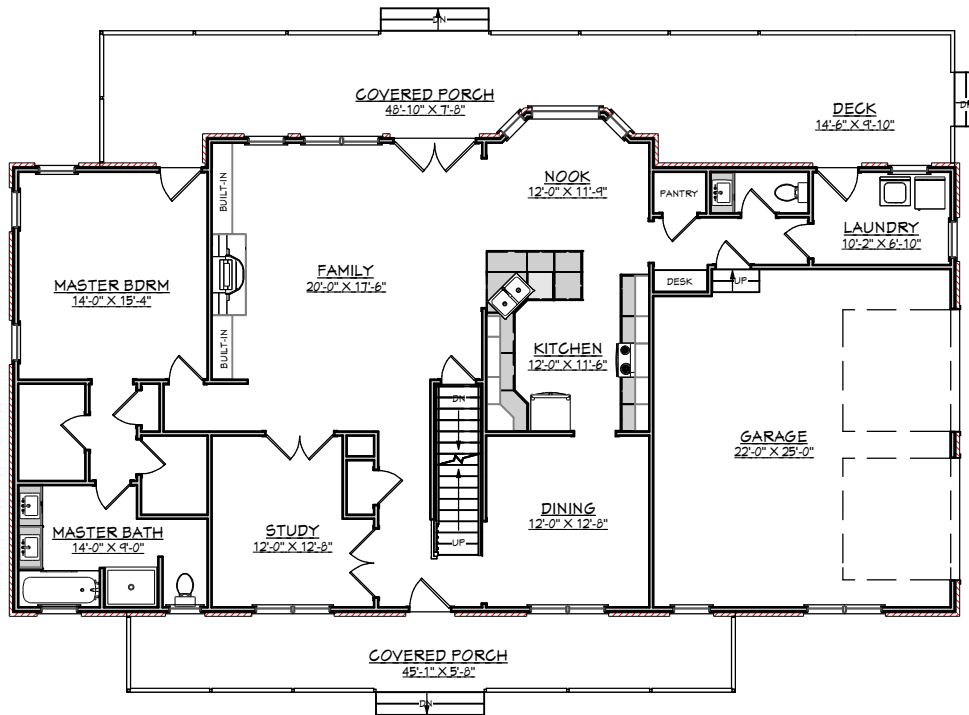

FRANK GOOD *Builders*

CAMBRIDGE

2,805 SQ. FT.

4 BEDROOMS, 3 1/2 BATHS,
TWO STORY FAMILY ROOM, DECK,
MASTER SUITE, BONUS ROOM
TWO CAR GARAGE

FIRST FLOOR

1,771 SQ. FT.

SECOND FLOOR

1,034 SQ. FT.