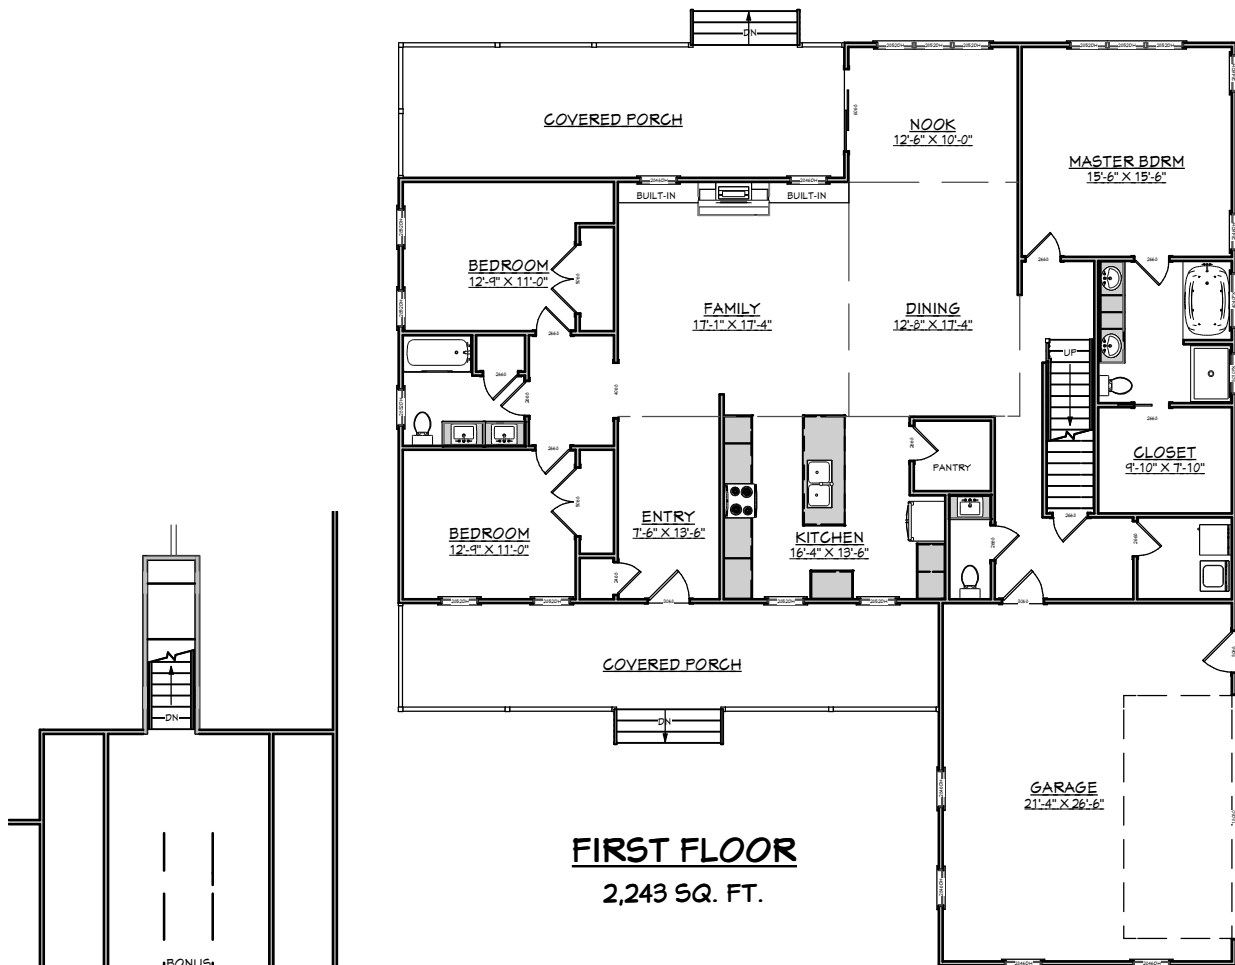

FRANK GOOD
Builders

CALLAHAN

2,667 SQ. FT.

3 BEDROOMS, 2 ½ BATHS,
FAMILY ROOM, COVERED PORCH,
MASTER SUITE, TWO CAR GARAGE

SECOND FLOOR

424 SQ. FT.