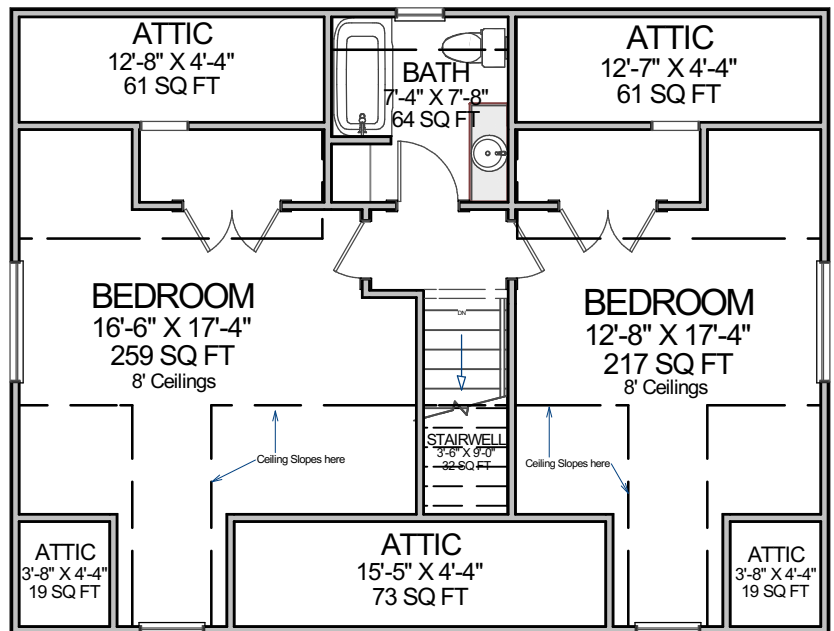

1st Floor

2nd Floor

Bedrooms	3
Bathrooms	2
Heated Living Space	1,468 SQ.FT.
1st Floor	850 SQ.FT.
2nd Floor	618 SQ.FT.
Unheated Living Space	318 SQ.FT.
Front Porch	62 SQ.FT.
Back Deck	256 SQ.FT.

FRANK GOOD BUILDERS