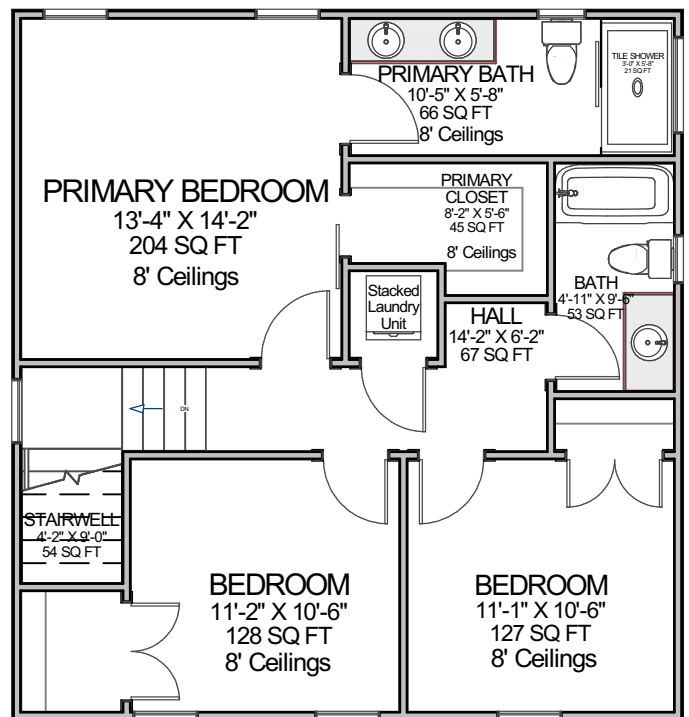

1st Floor

2nd Floor

Bedrooms	3
Bathrooms	2.5
Heated Living Space	1,555 SQ.FT.
1st Floor	787 SQ.FT.
2nd Floor	768 SQ.FT.
Unheated Living Space	275 SQ.FT.
Front Porch	130 SQ.FT.
Back Deck	145 SQ.FT.

FRANK GOOD BUILDERS

The Emerald